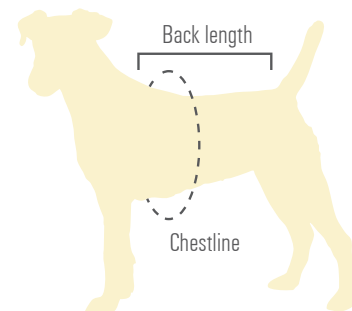

Clothing Size Chart

CLOTHES - SMALL BREEDS

Size	Back length (cm)	Chest (cm)
XXS	13-15	26-28
XS	18-20	31-33
S	23-25	36-38
M	28-30	41-43
L	31-33	46-48
XL	33-35	51-53
XXL	36-38	56-58

CLOTHES - BIG DOGS

Raincoat Doggy Comfort BIG

Size	Back length (cm)	Chest (cm)
45 (S)	45	70
50 (S1)	50	92
55 (M)	55	100
60 (L)	60	102
65 (L1)	65	108
70 (XL)	70	116
75 (XL1)	75	120
80 (XXL)	80	126
90 (3XL)	90	130

CLOTHES - DOG PANTIES

Size	Waist (cm)
XXS	16-22
XS	18-24
S	20-30
M	22-32
L	24-34
XL	26-38
XXL	28-40

CLOTHES - BIG DOGS

Overall Raincoat BIG, Jacket Softshell BIG

Size	Back length (cm)	Chest (cm)
45 (S)	45	70
55 (M)	55	100
60 (L)	60	102
70 (XL)	70	116
80 (XXL)	80	126

Dresses thermally insulated

Dresses made of waterproof material

Dresses made of 100 % cotton or 97 % cotton and 3 % elasthan or cotton lined

Dresses equipped with safety reflexive elements

All dresses, beds and bags included in this catalogue are washable at 30°