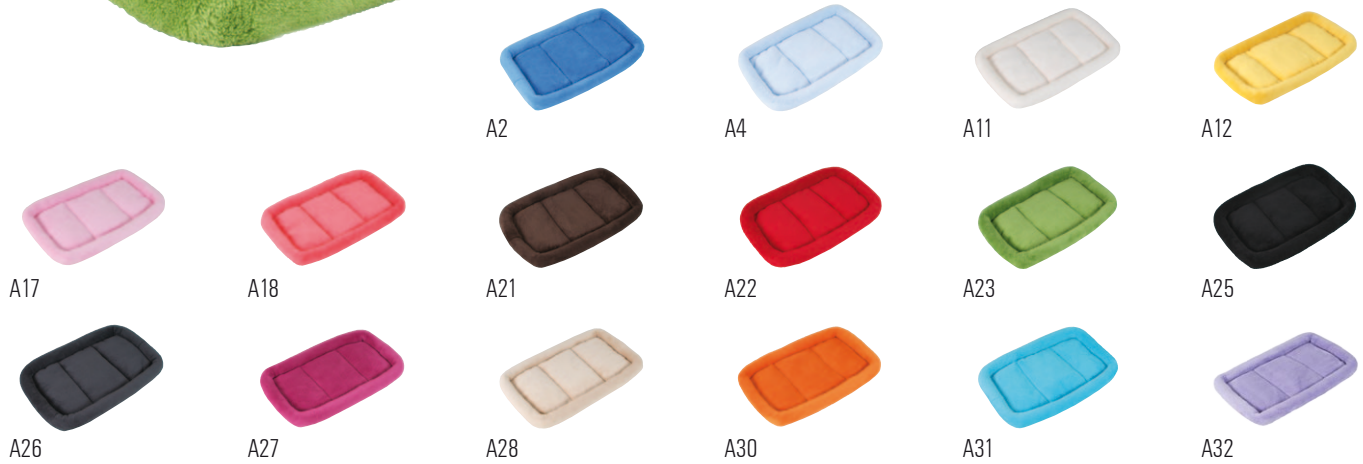

Material   coral fleece
Filling   hollow fibre
Size   30x50 cm, 35x60 cm, 50x65 cm,
55x80 cm, 60x90 cm, 92x92 cm,
70x100 cm

Soft and durable material
Suitable also as cat mat for window ledge
Suitable also as dog mat for cages