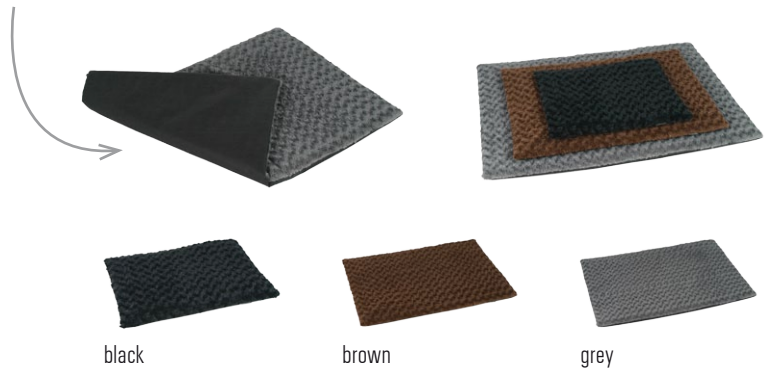

grey

brown

streaky grey

streaky brown

Mat Fuzzy

Non-slip fabric

Material	fake fur/non-slip fabric
Filling	hollow fibre
Size	40x50 cm, 50x75 cm, 70x100 cm

Mat Yetti