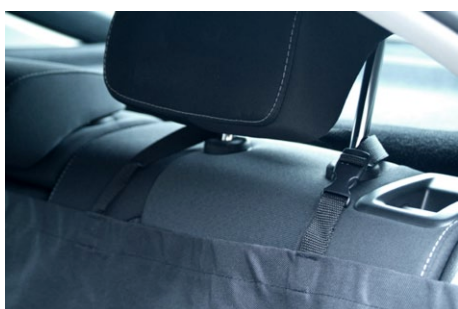

Car Seat Cover Economy

A practical solution to protect the interior of your car from hair, dirt and mechanical damage
Made of high quality waterproof material
Universal size, suitable for different types of cars
Holes for fastening the dog into the seat belt
Easy installation with adjustable straps to the armrests
Supplied with carrying bag
Width 130 cm