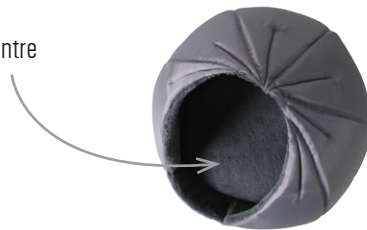

Removable centre

King Luxury

Material	upholstery material/coral fleece/soft fleece
Filling	hollow fibre
Size	diameter 45 cm, height 45 cm